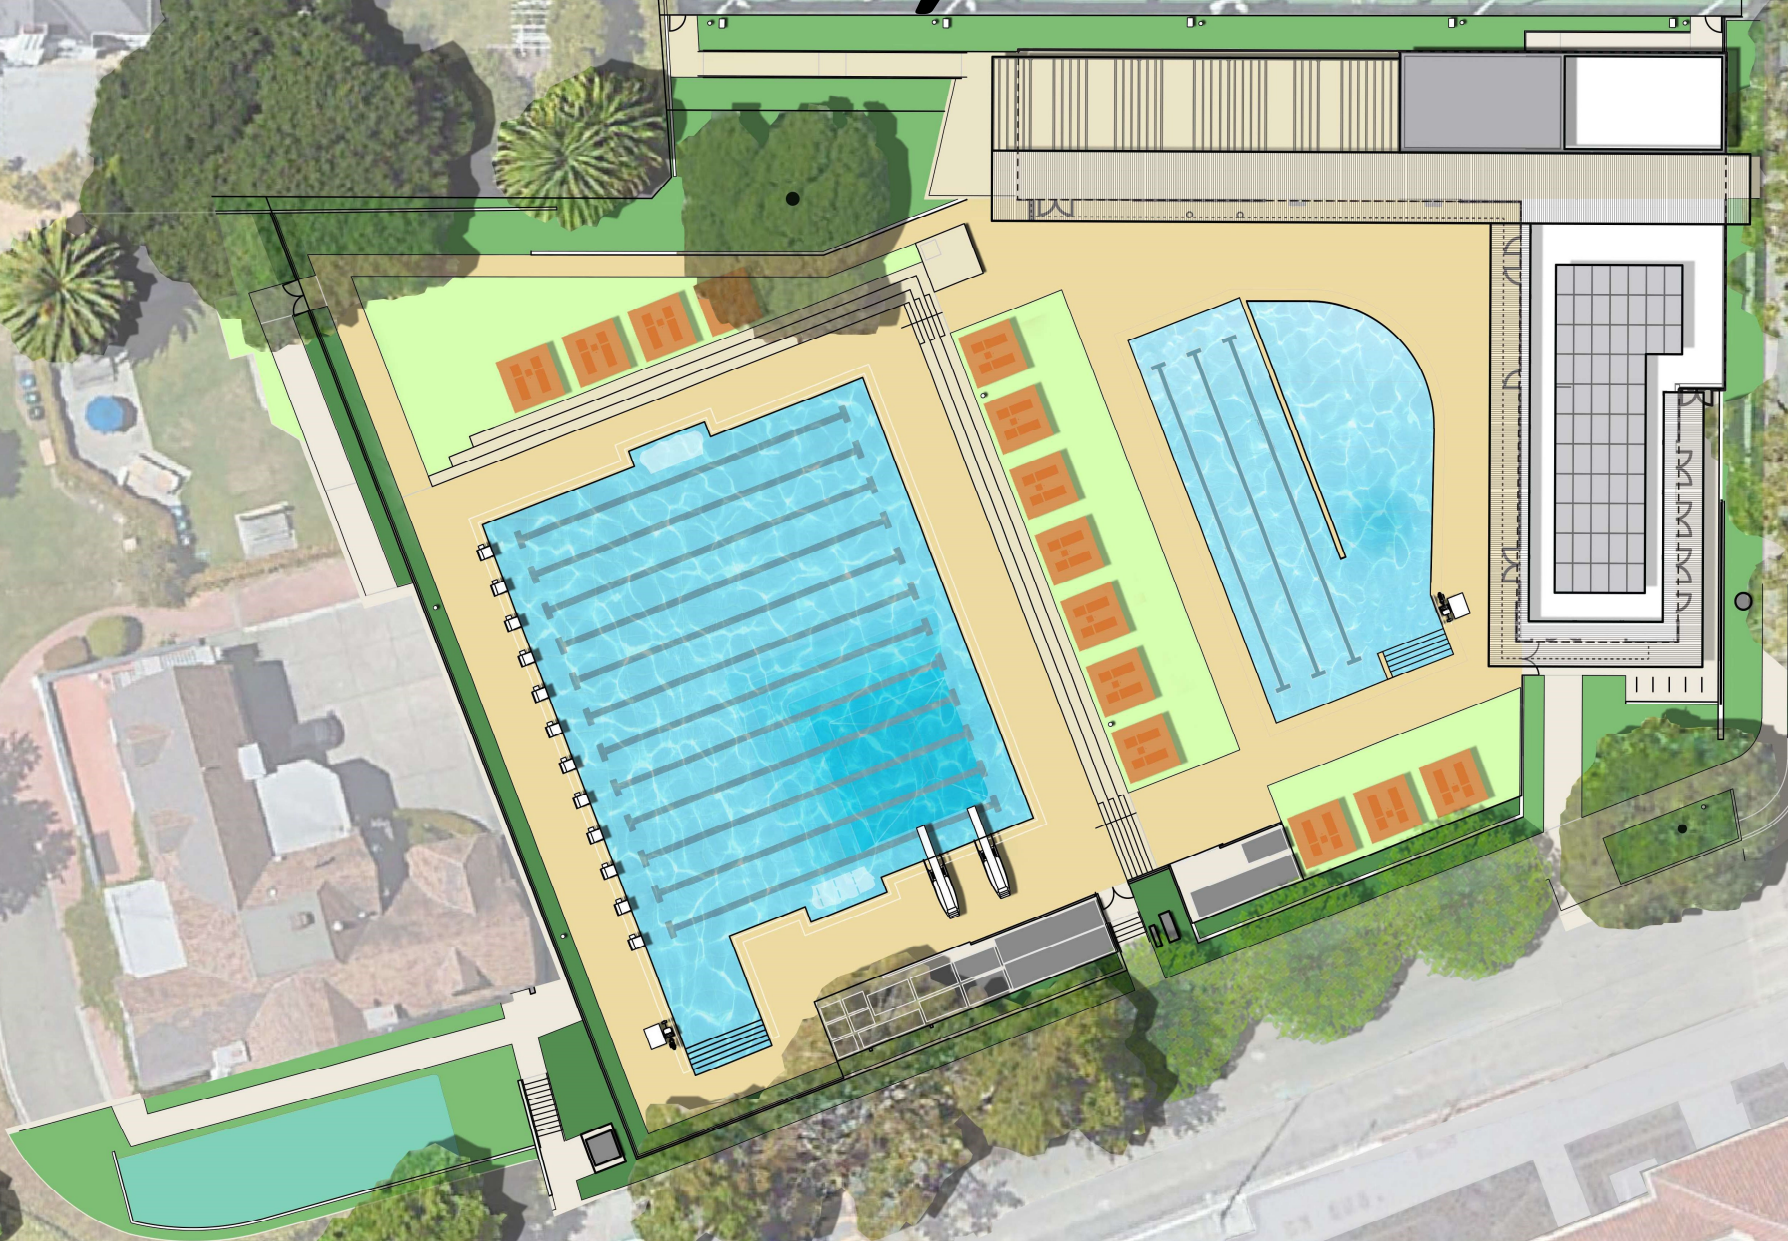

4,110 SF

els/

Design Development

REVISION #1

March 21, 2022

RECREATION POOL

2,620 SF

2,620 SF

Design Development
REVISION #2
April 26, 2022

RECREATION POOL
3,020 SF

3,020 SF

Old Community Pool vs New Community Pool

EXTENDED LAP LANES
TO 25 YARDS

ROTATED STAIRS, 90
DEGREES - PATH OF
ENTRY NOW ALIGNS
WITH FREE SPACE AREA

RECOMMENDED
DEPTHS ARE IN THE
RANGE OF
3'-0"
4'-0"
5'-0"

Piedmont Community Pool

A New Community Resource for the City of Piedmont

Design Update for Piedmont City Council - RECREATION POOL

May 2, 2022

Piedmont Community Pool

Water Polo