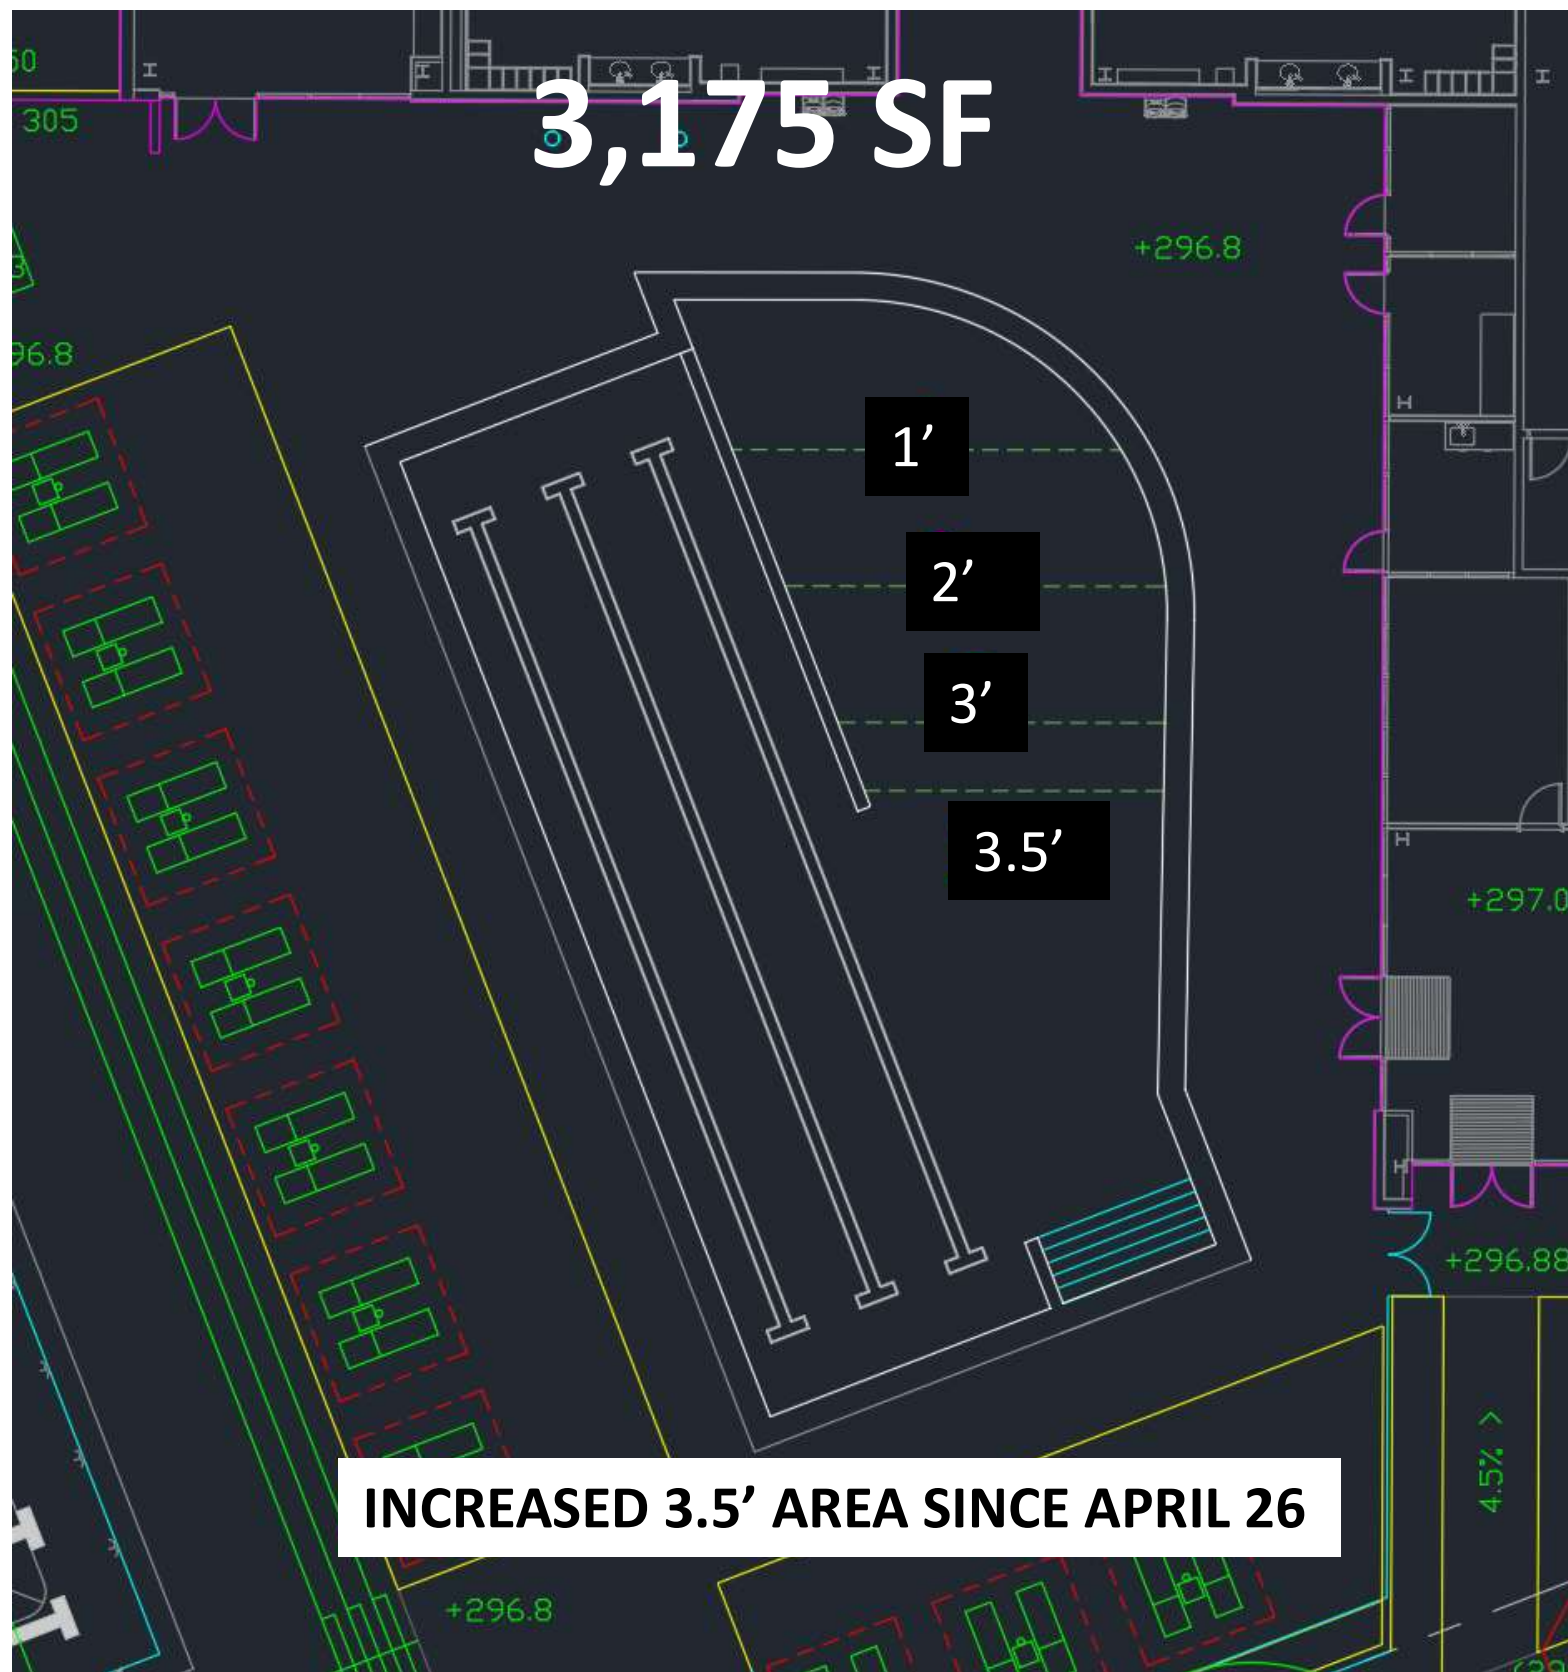

4,110 SF

els/

Design Development

REVISION #1

March 21, 2022

RECREATION POOL

2,620 SF

2,620 SF

Design Development
REVISION #2
April 26, 2022

RECREATION POOL
3,020 SF

3,020 SF

Old Community Pool vs New Community Pool

EXTENDED LAP LANES
TO 25 YARDS

ROTATED STAIRS, 90
DEGREES - PATH OF
ENTRY NOW ALIGNS
WITH FREE SPACE AREA

RECOMMENDED
DEPTHS ARE IN THE
RANGE OF
3'-0"
4'-0"
5'-0"

Piedmont Community Pool

A New Community Resource for the City of Piedmont

Design Update for Piedmont City Council - RECREATION POOL

May 2, 2022

Piedmont Community Pool