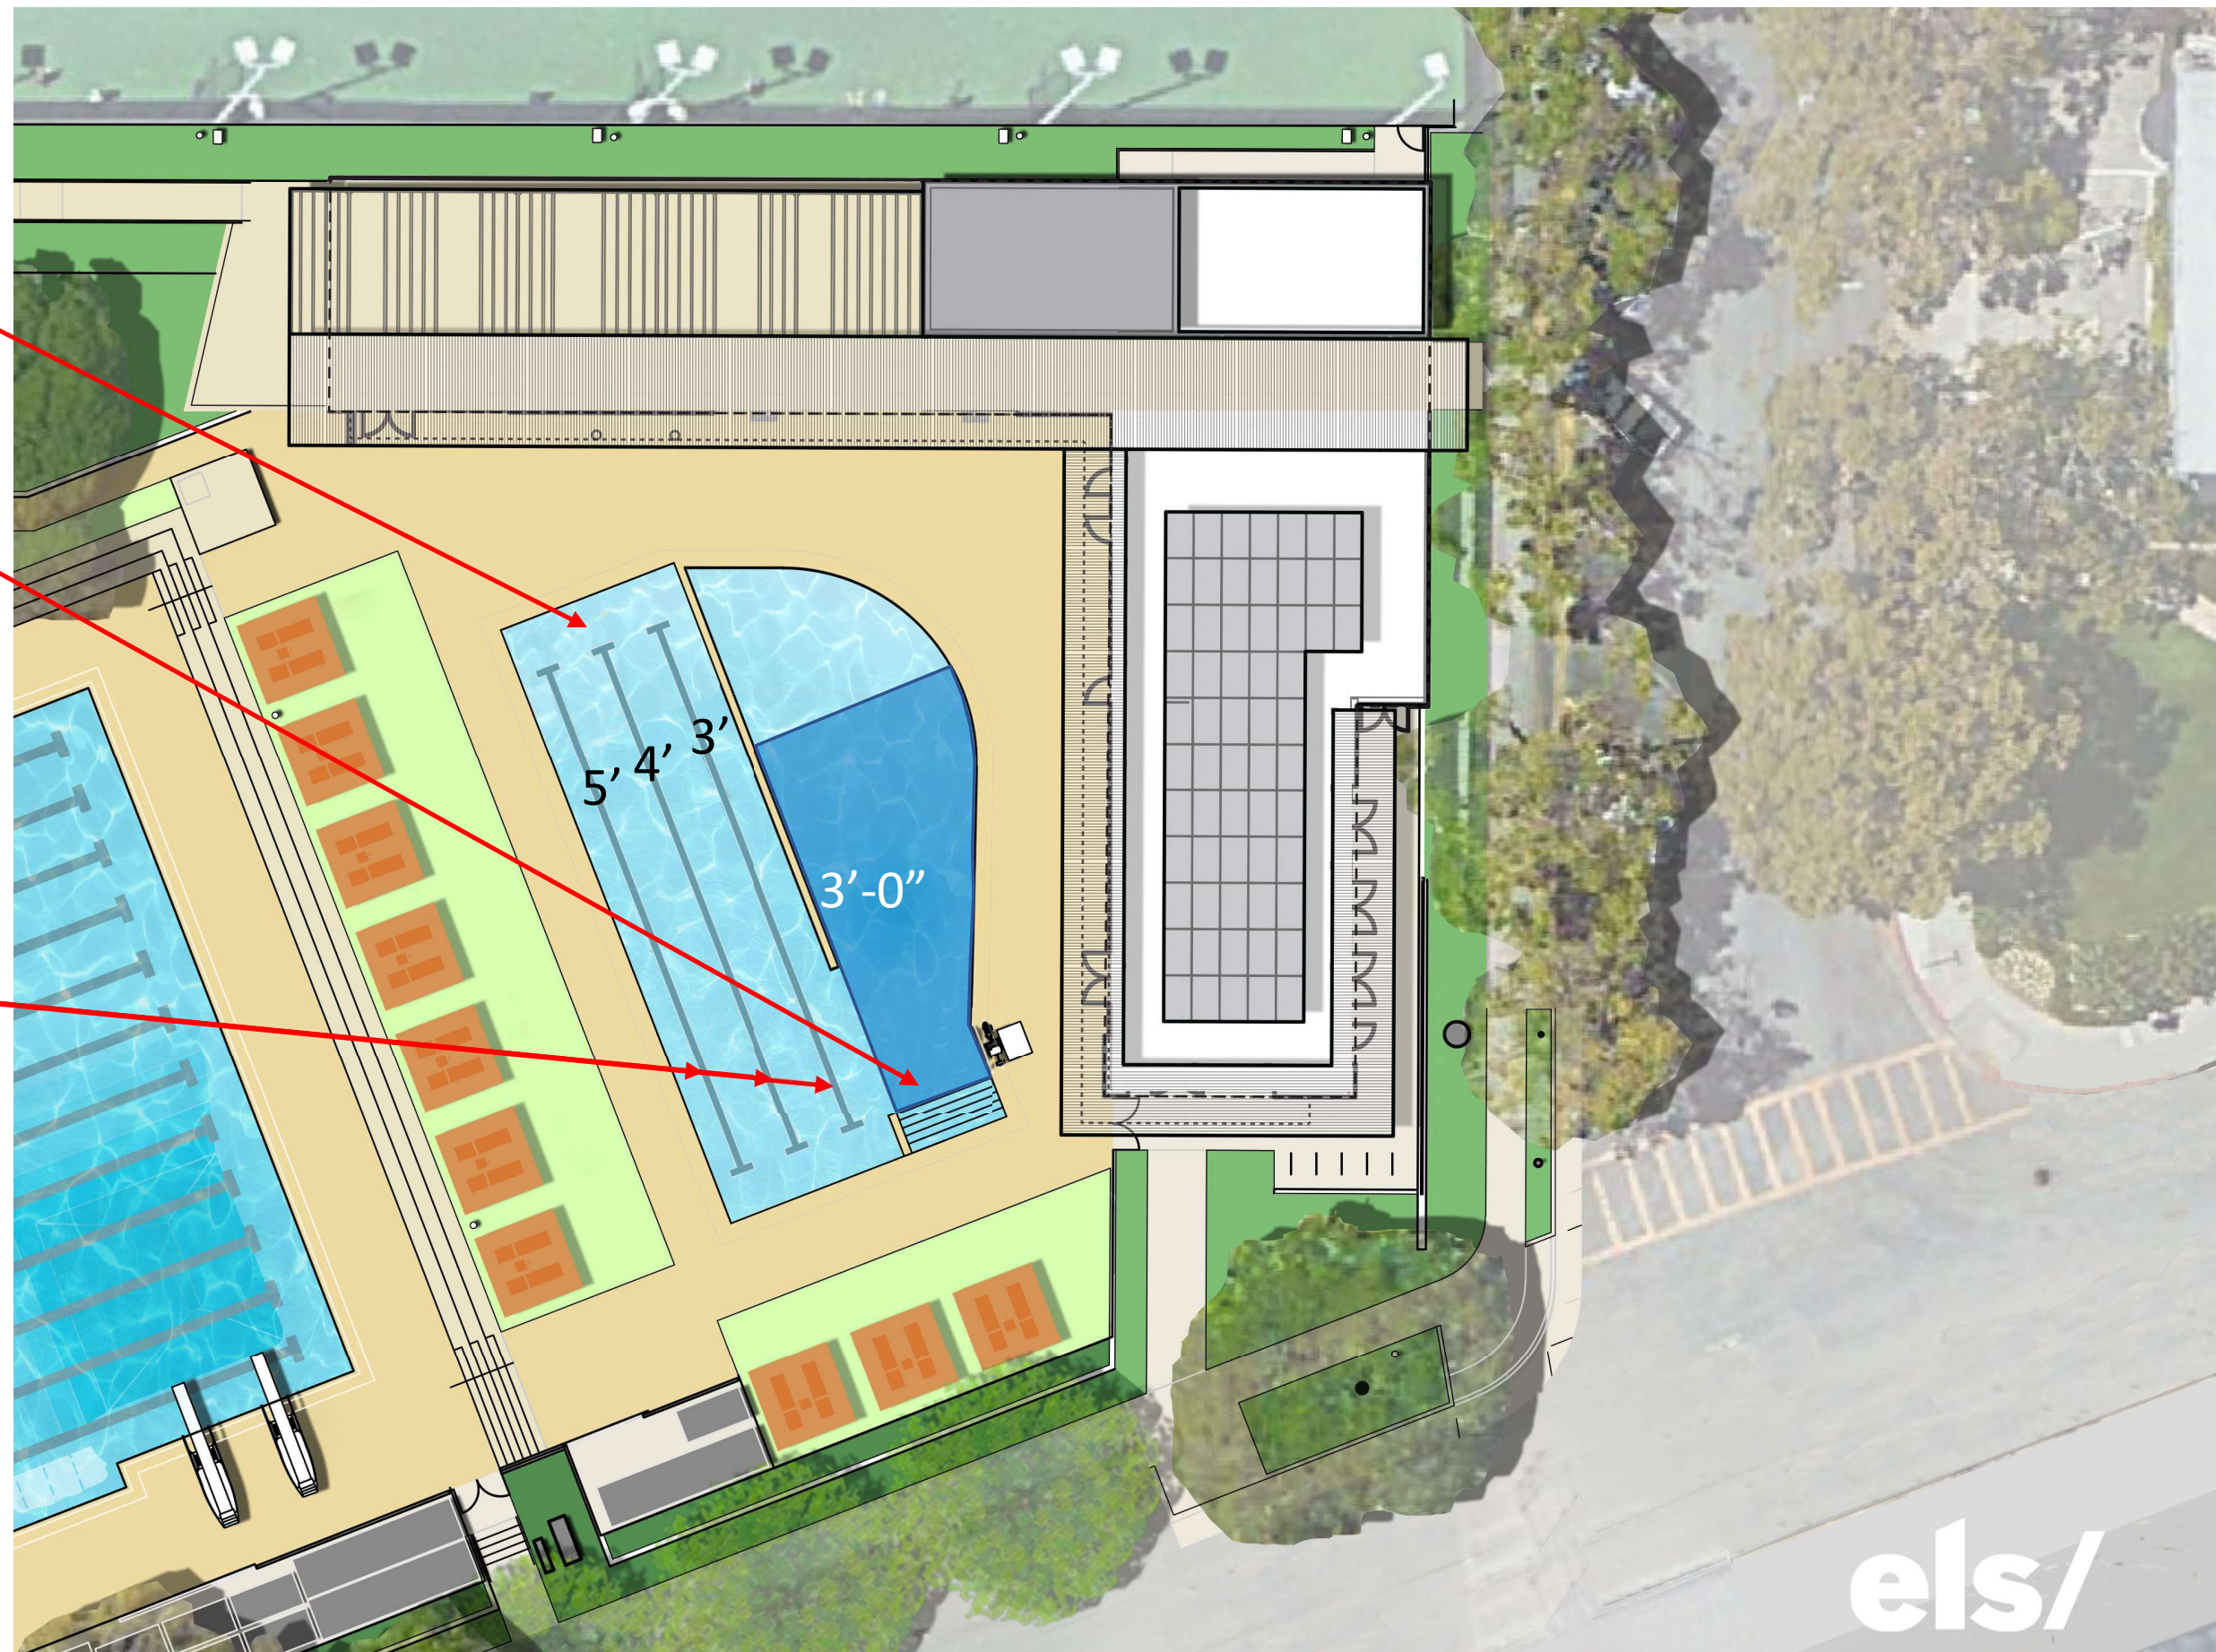

Design Development
REVISION #2
April 26, 2022

RECREATION POOL
3,020 SF

3,020 SF

Old Community Pool vs New Community Pool

EXTENDED LAP LANES
TO 25 YARDS

ROTATED STAIRS, 90
DEGREES - PATH OF
ENTRY NOW ALIGNS
WITH FREE SPACE AREA

RECOMMENDED
DEPTHS ARE IN THE
RANGE OF
3'-0"
4'-0"
5'-0"

Piedmont Community Pool

A New Community Resource for the City of Piedmont

Design Update for Piedmont City Council - RECREATION POOL

May 2, 2022

Piedmont Community Pool

Water Polo