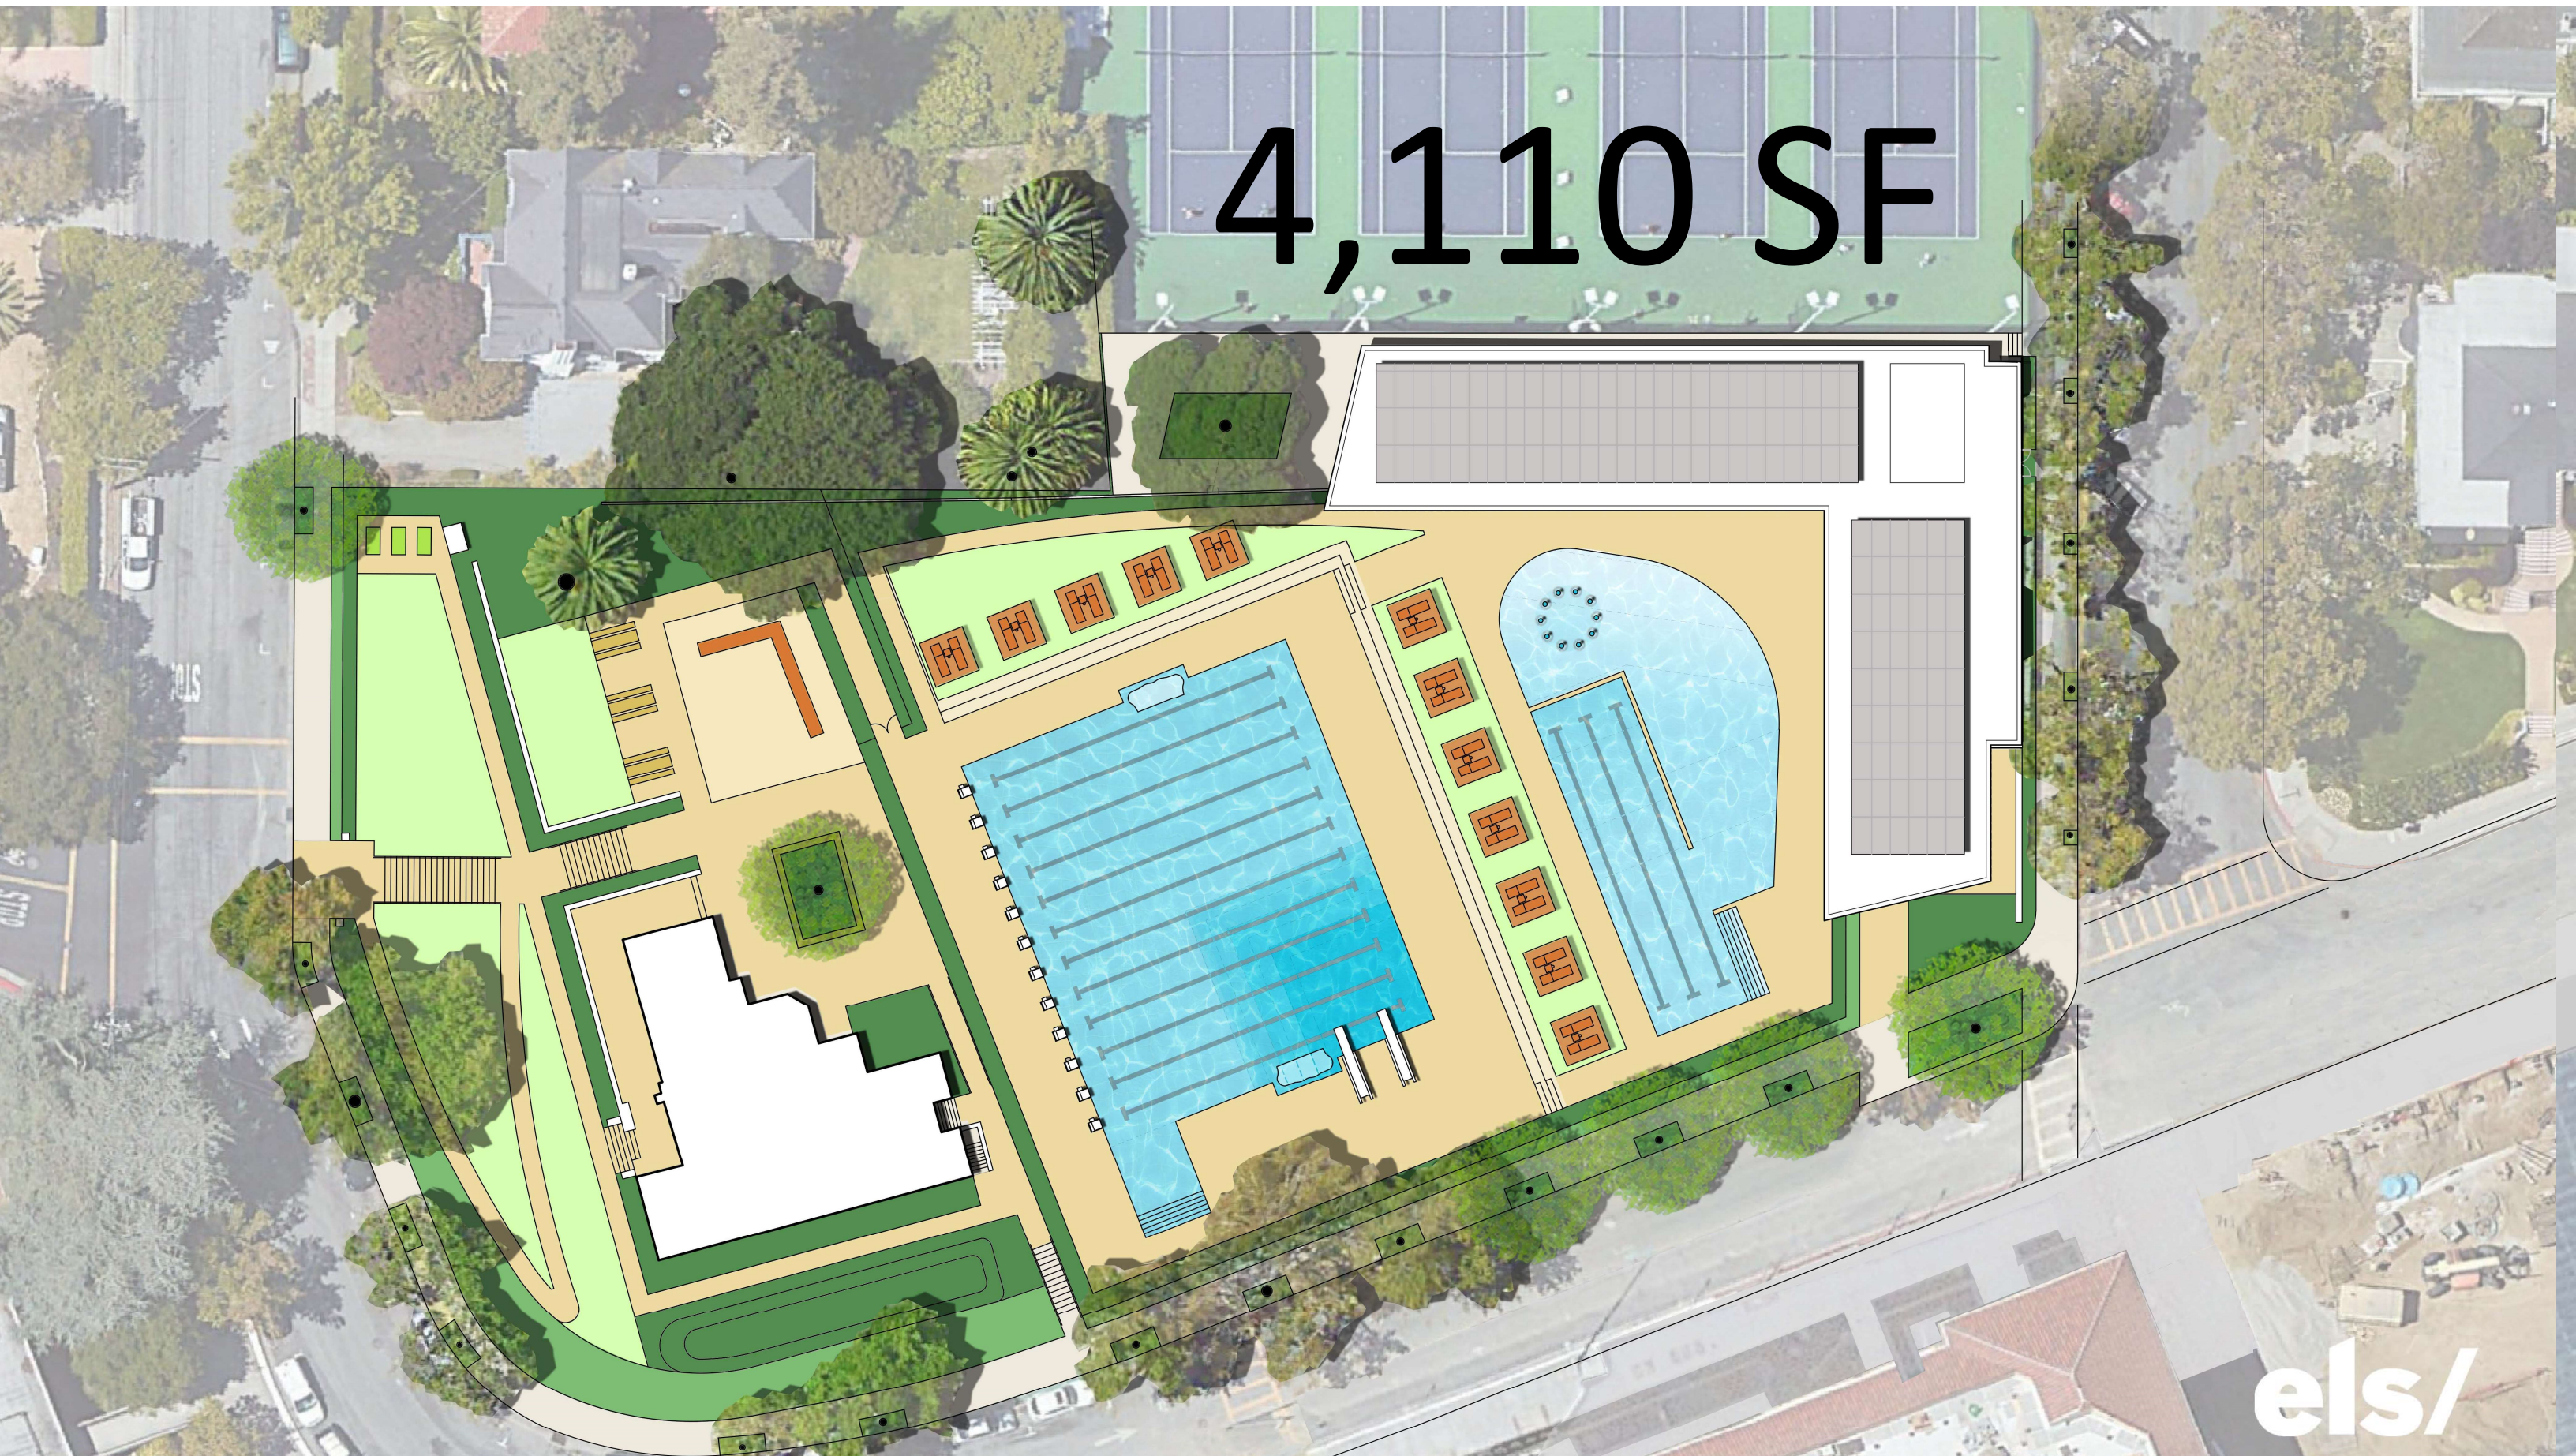

Piedmont Community Pool

A New Community Resource for the City of Piedmont

Design Update for Piedmont City Council - RECREATION POOL

May 2, 2022

els/

Schematic Design

January 18, 2022

RECREATION POOL
4,110 SF

4,110 SF

els/

Design Development

REVISION #1

March 21, 2022

RECREATION POOL

2,620 SF

2,620 SF

Design Development
REVISION #2
April 26, 2022

RECREATION POOL
3,020 SF

3,020 SF

Old Community Pool vs New Community Pool

EXTENDED LAP LANES
TO 25 YARDS

ROTATED STAIRS, 90
DEGREES - PATH OF
ENTRY NOW ALIGNS
WITH FREE SPACE AREA

RECOMMENDED
DEPTHS ARE IN THE
RANGE OF
3'-0"
4'-0"
5'-0"

Piedmont Community Pool

A New Community Resource for the City of Piedmont

Design Update for Piedmont City Council - RECREATION POOL

May 2, 2022

Piedmont Community Pool