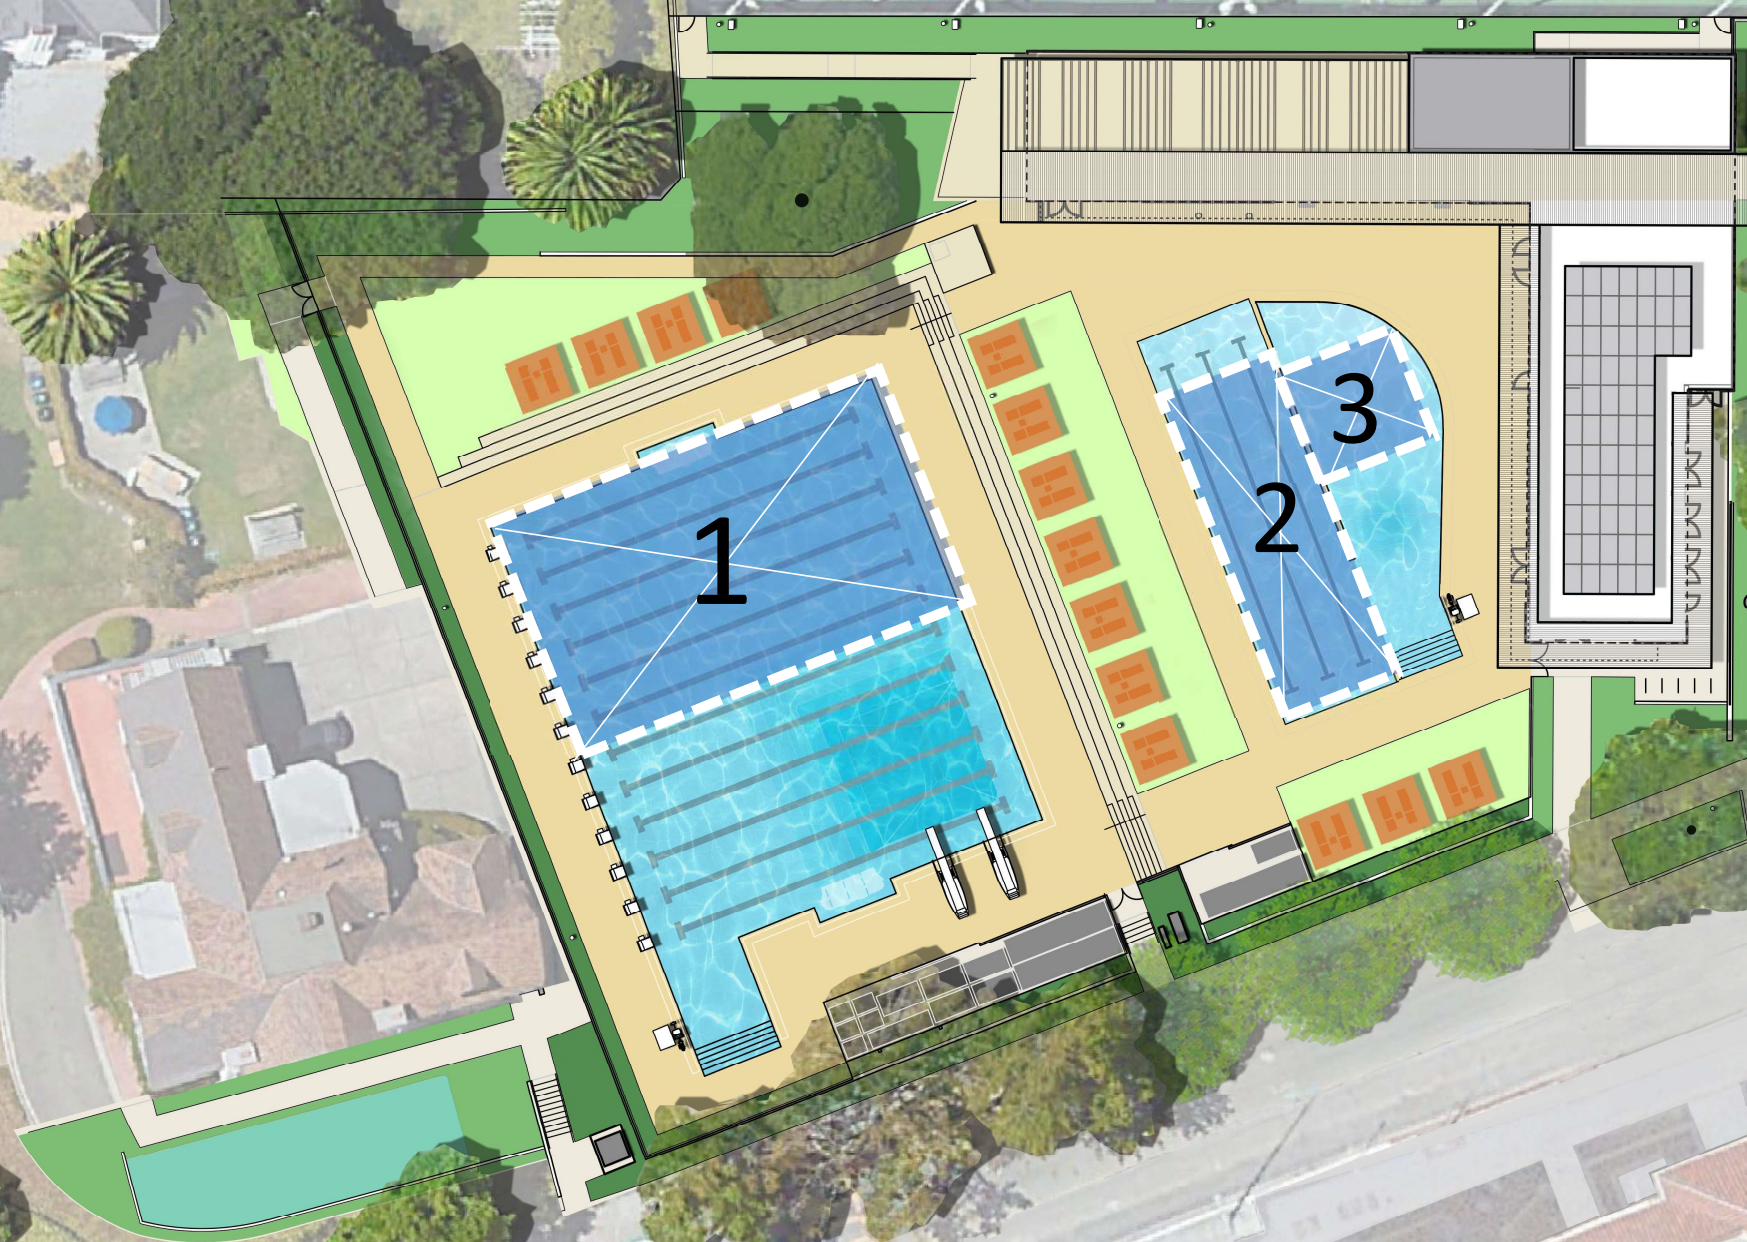

4,110 SF

els/

Design Development

REVISION #1

March 21, 2022

RECREATION POOL

2,620 SF

2,620 SF

Design Development
REVISION #2
April 26, 2022

RECREATION POOL
3,020 SF

3,020 SF

Old Community Pool vs New Community Pool

EXTENDED LAP LANES
TO 25 YARDS

ROTATED STAIRS, 90
DEGREES - PATH OF
ENTRY NOW ALIGNS
WITH FREE SPACE AREA

RECOMMENDED
DEPTHS ARE IN THE
RANGE OF
3'-0"
4'-0"
5'-0"

Piedmont Community Pool

A New Community Resource for the City of Piedmont

Design Update for Piedmont City Council - RECREATION POOL

May 2, 2022

Piedmont Community Pool

Water Polo