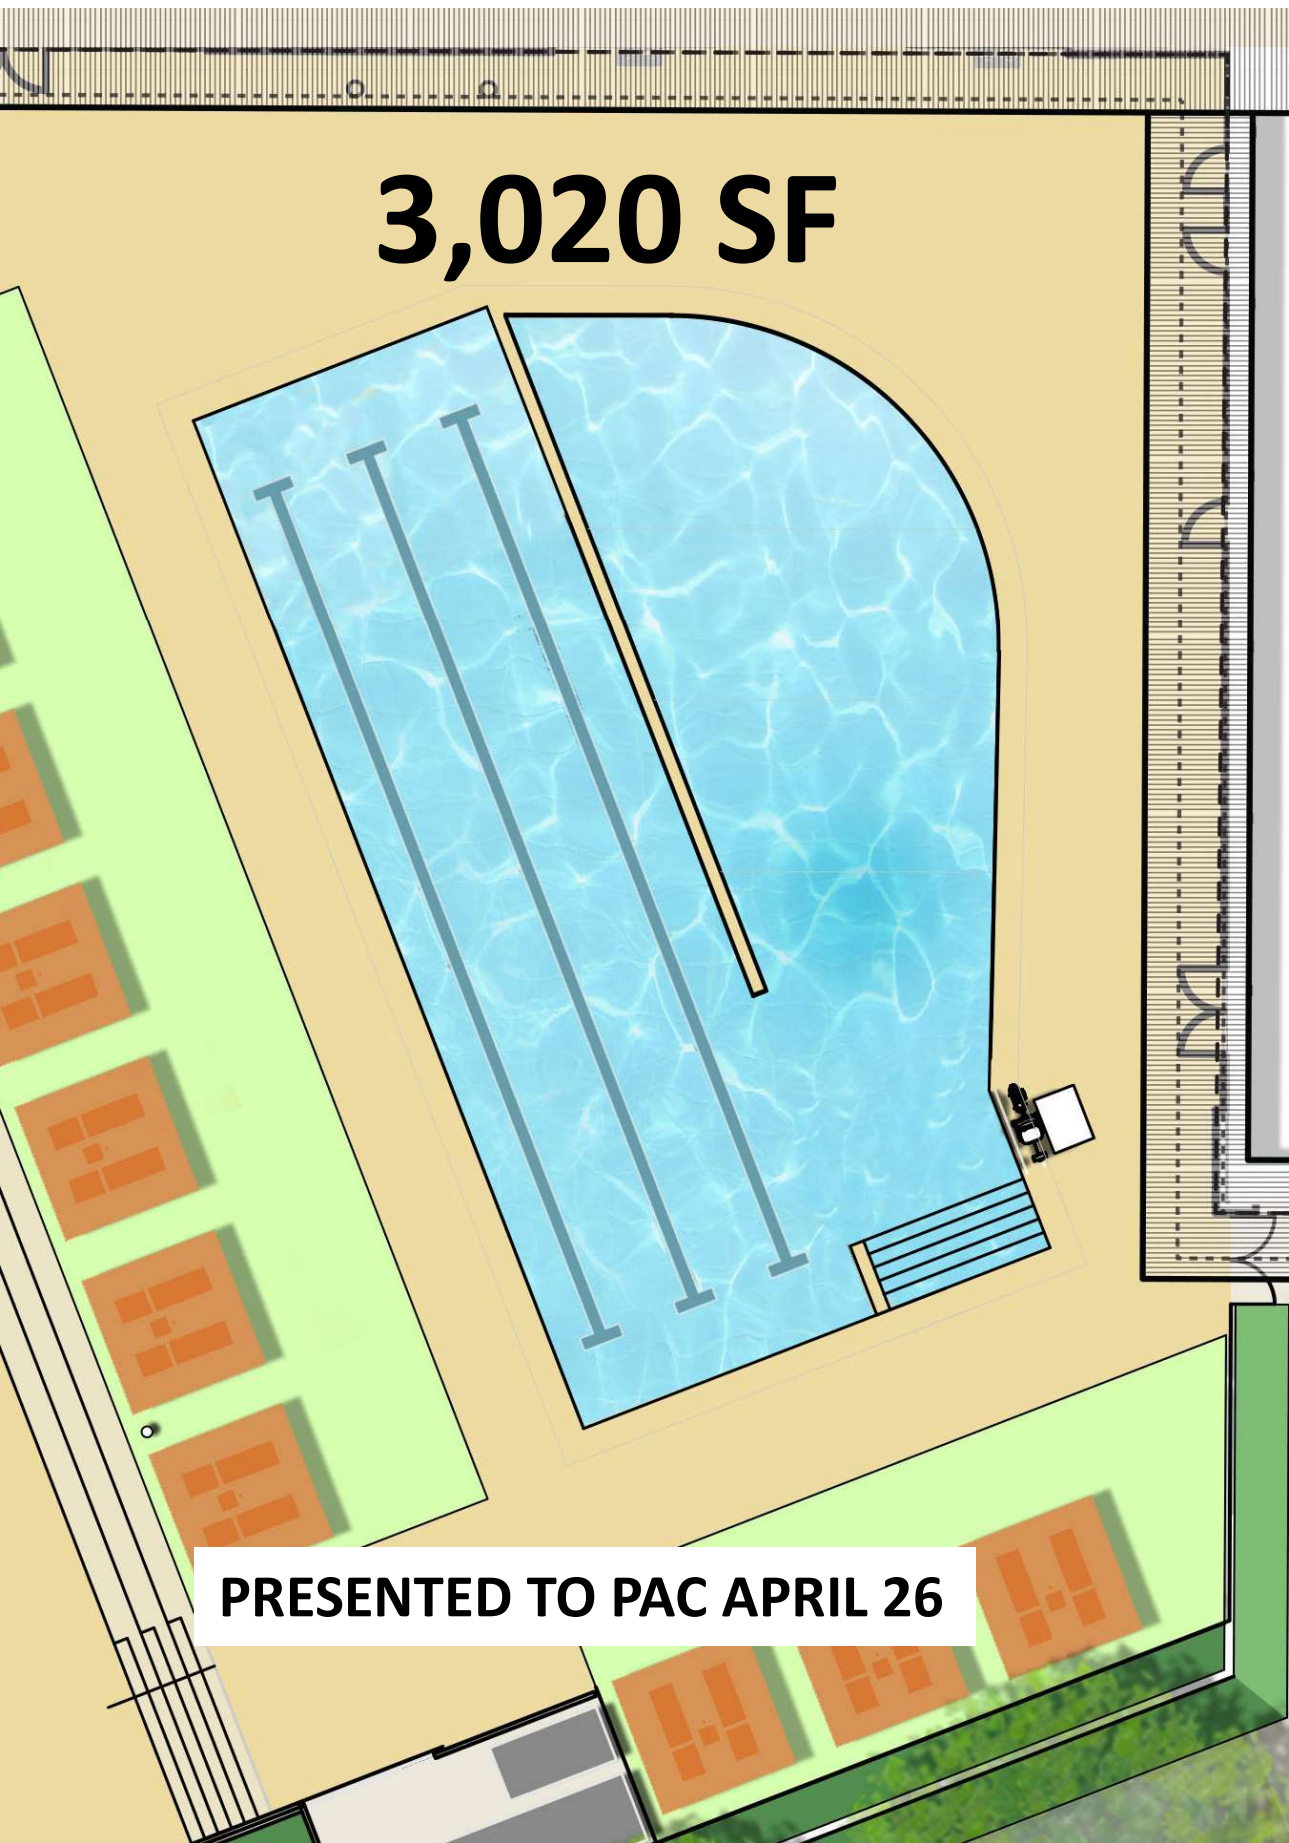

4,110 SF

els/

Design Development

REVISION #1

March 21, 2022

RECREATION POOL

2,620 SF

2,620 SF

Design Development
REVISION #2
April 26, 2022

RECREATION POOL
3,020 SF

3,020 SF

Old Community Pool vs New Community Pool

EXTENDED LAP LANES
TO 25 YARDS

ROTATED STAIRS, 90
DEGREES - PATH OF
ENTRY NOW ALIGNS
WITH FREE SPACE AREA

RECOMMENDED
DEPTHS ARE IN THE
RANGE OF
3'-0"
4'-0"
5'-0"

Piedmont Community Pool

A New Community Resource for the City of Piedmont

Design Update for Piedmont City Council - RECREATION POOL

May 2, 2022

Piedmont Community Pool

Water Polo